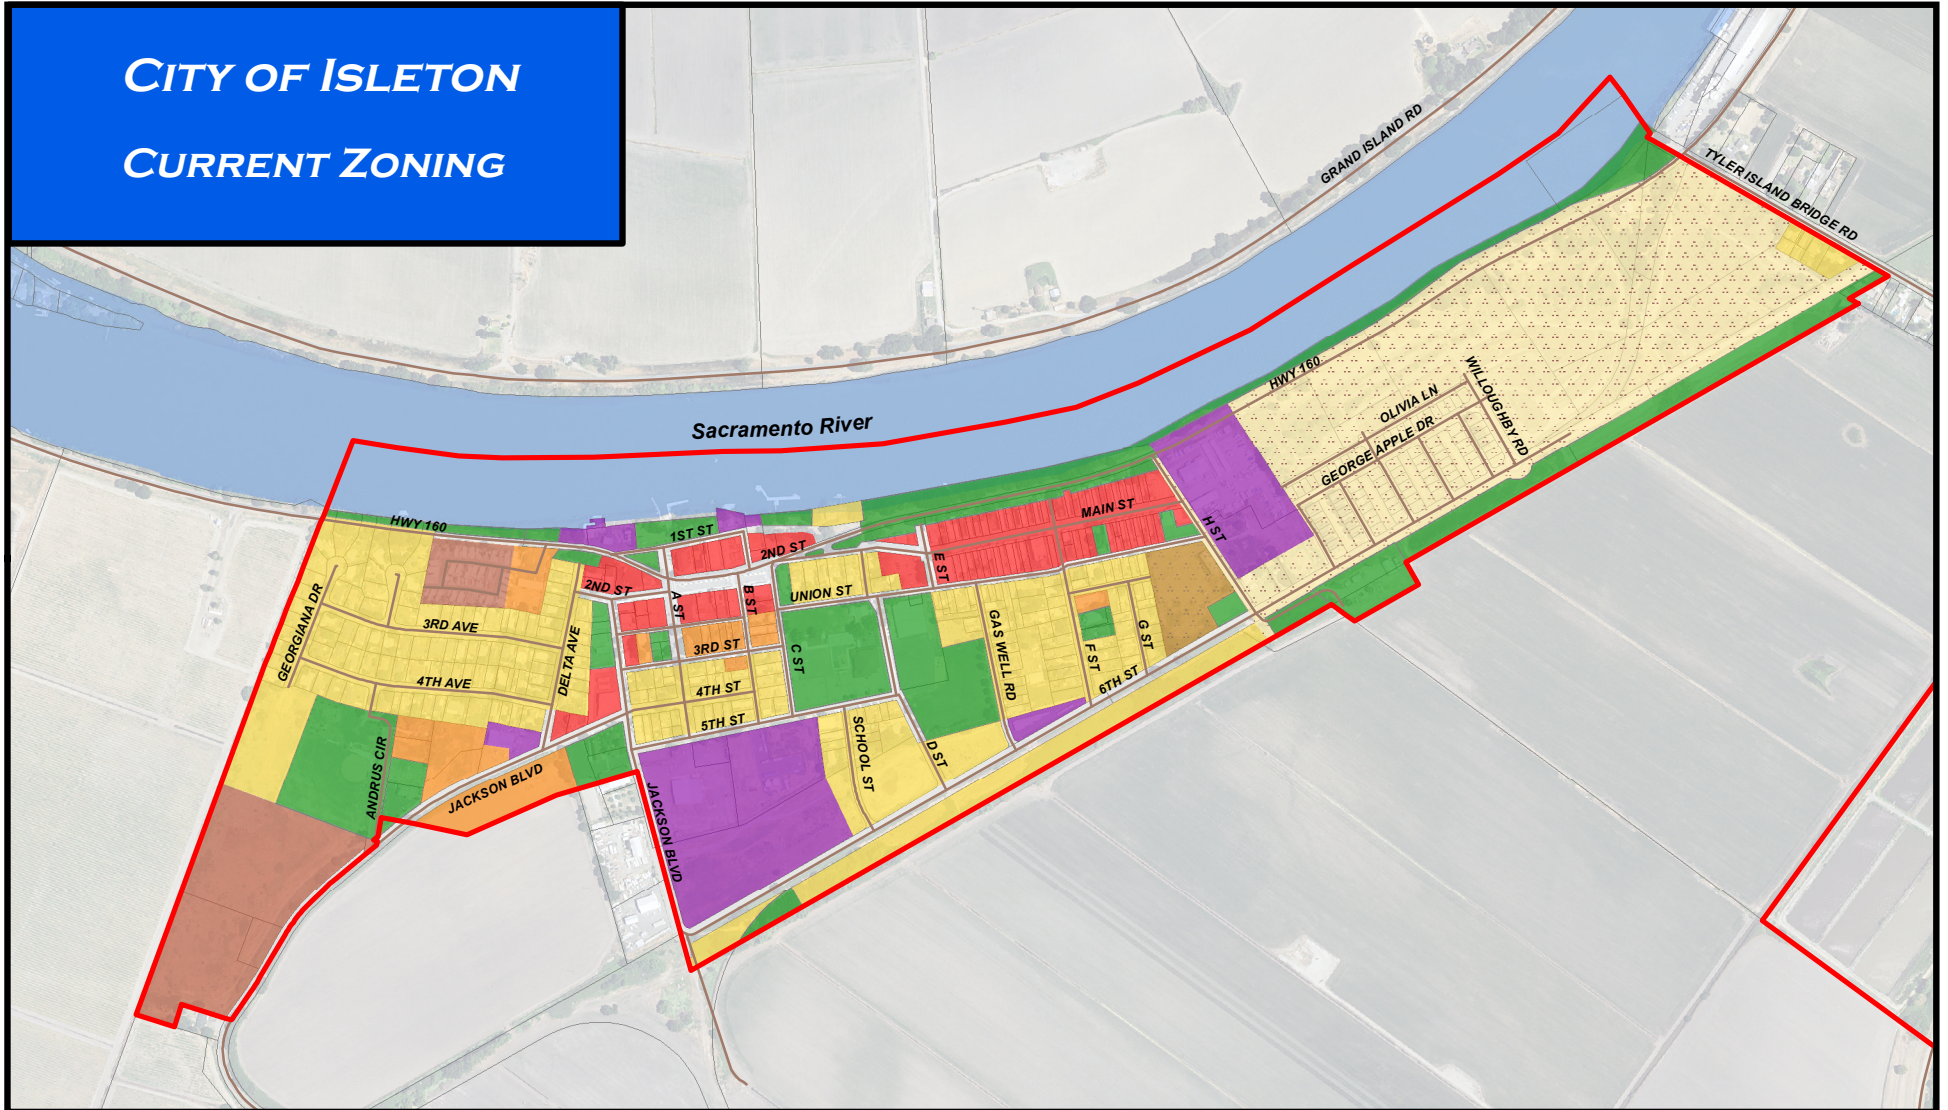

CITY OF ISLETON

CURRENT ZONING

Legend

- City of Isleton Boundary
- Sacramento County Boundary
- Adjacent County Boundaries
- Roads
- Parcels

Current Zoning Designations

- (CC)
Central Commercial District
- (MXU)
Mixed Use Development
- (PDI)
Planned Industrial District
- (R-1-7)
One Family Residential District

- (R-M-2 MXU)
Multi Family High Density
Mixed Use Residential District
- (R-M-3)
Multi Family Medium Density
Residential District
- (R-MH)
Mobile Home Park
- (RCO)
Resource Conservation and
Open Space District